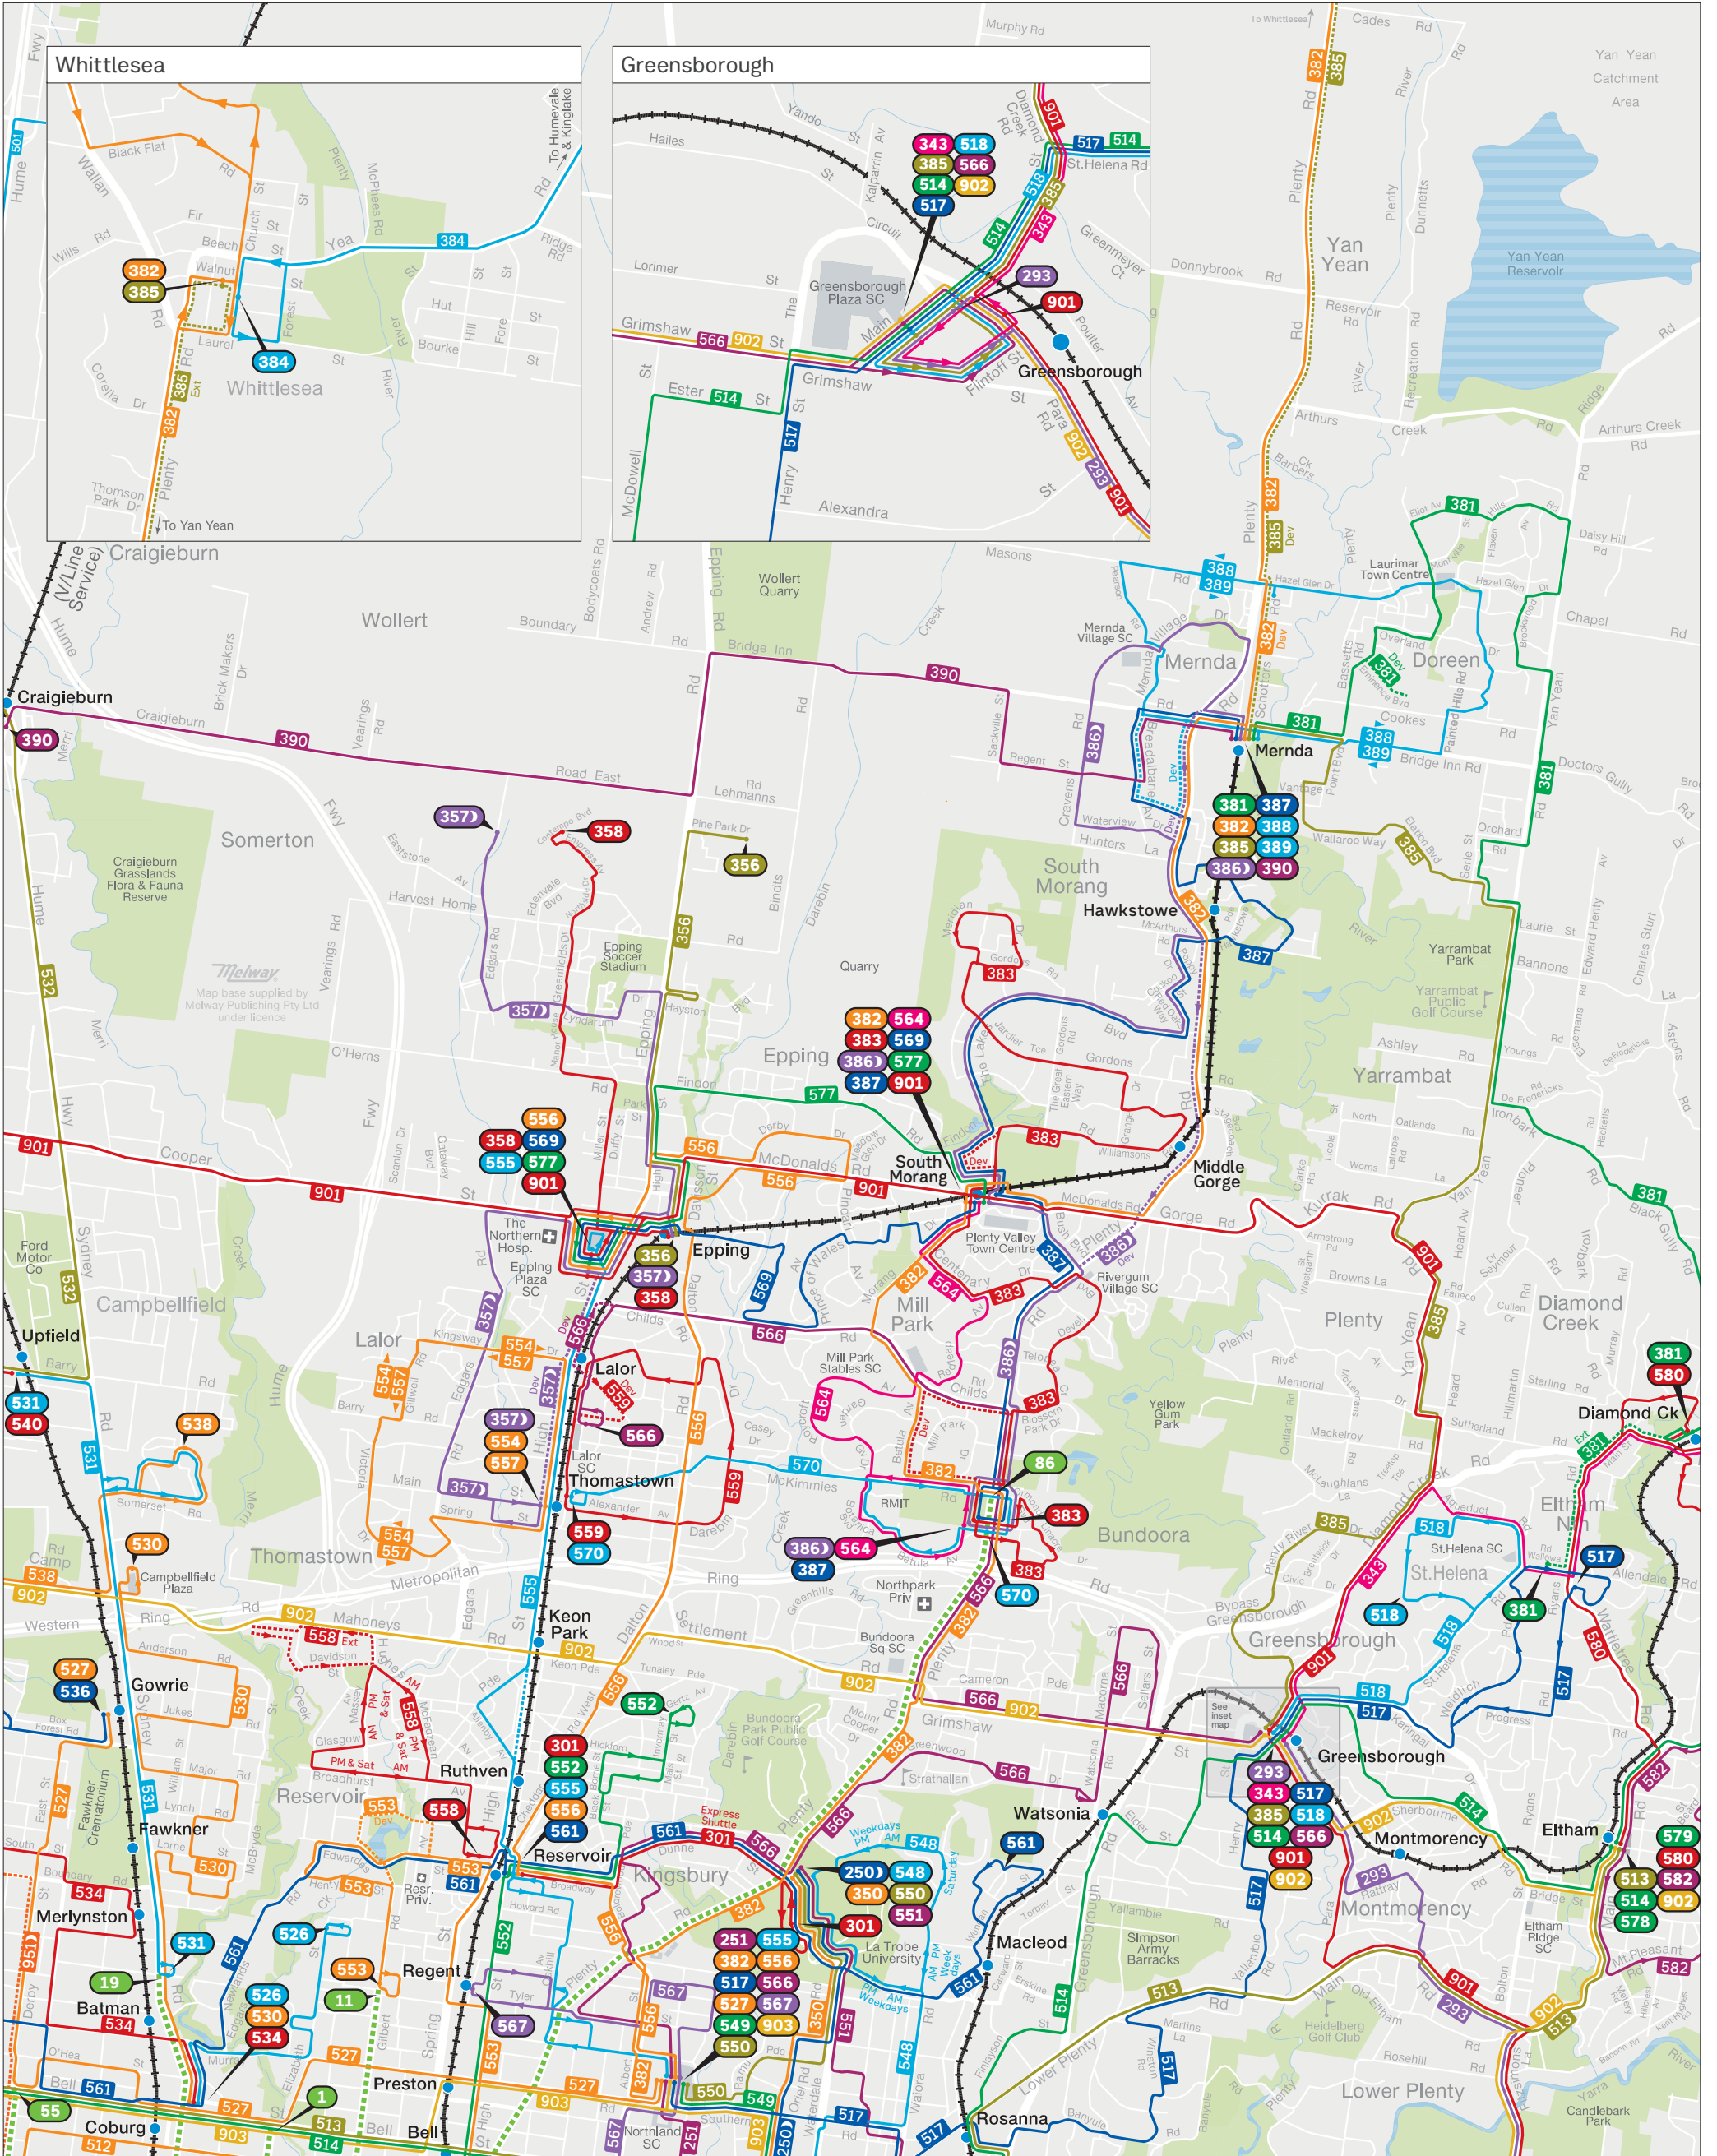

# Whittlesea bus network

— Train  
 — Tram  
 — Bus  
 - - - Bus Deviation  
 64 Tram terminus  
 600 Bus terminus  
 600 Night Bus terminus

MAP NOT TO SCALE  
Effective January 2024